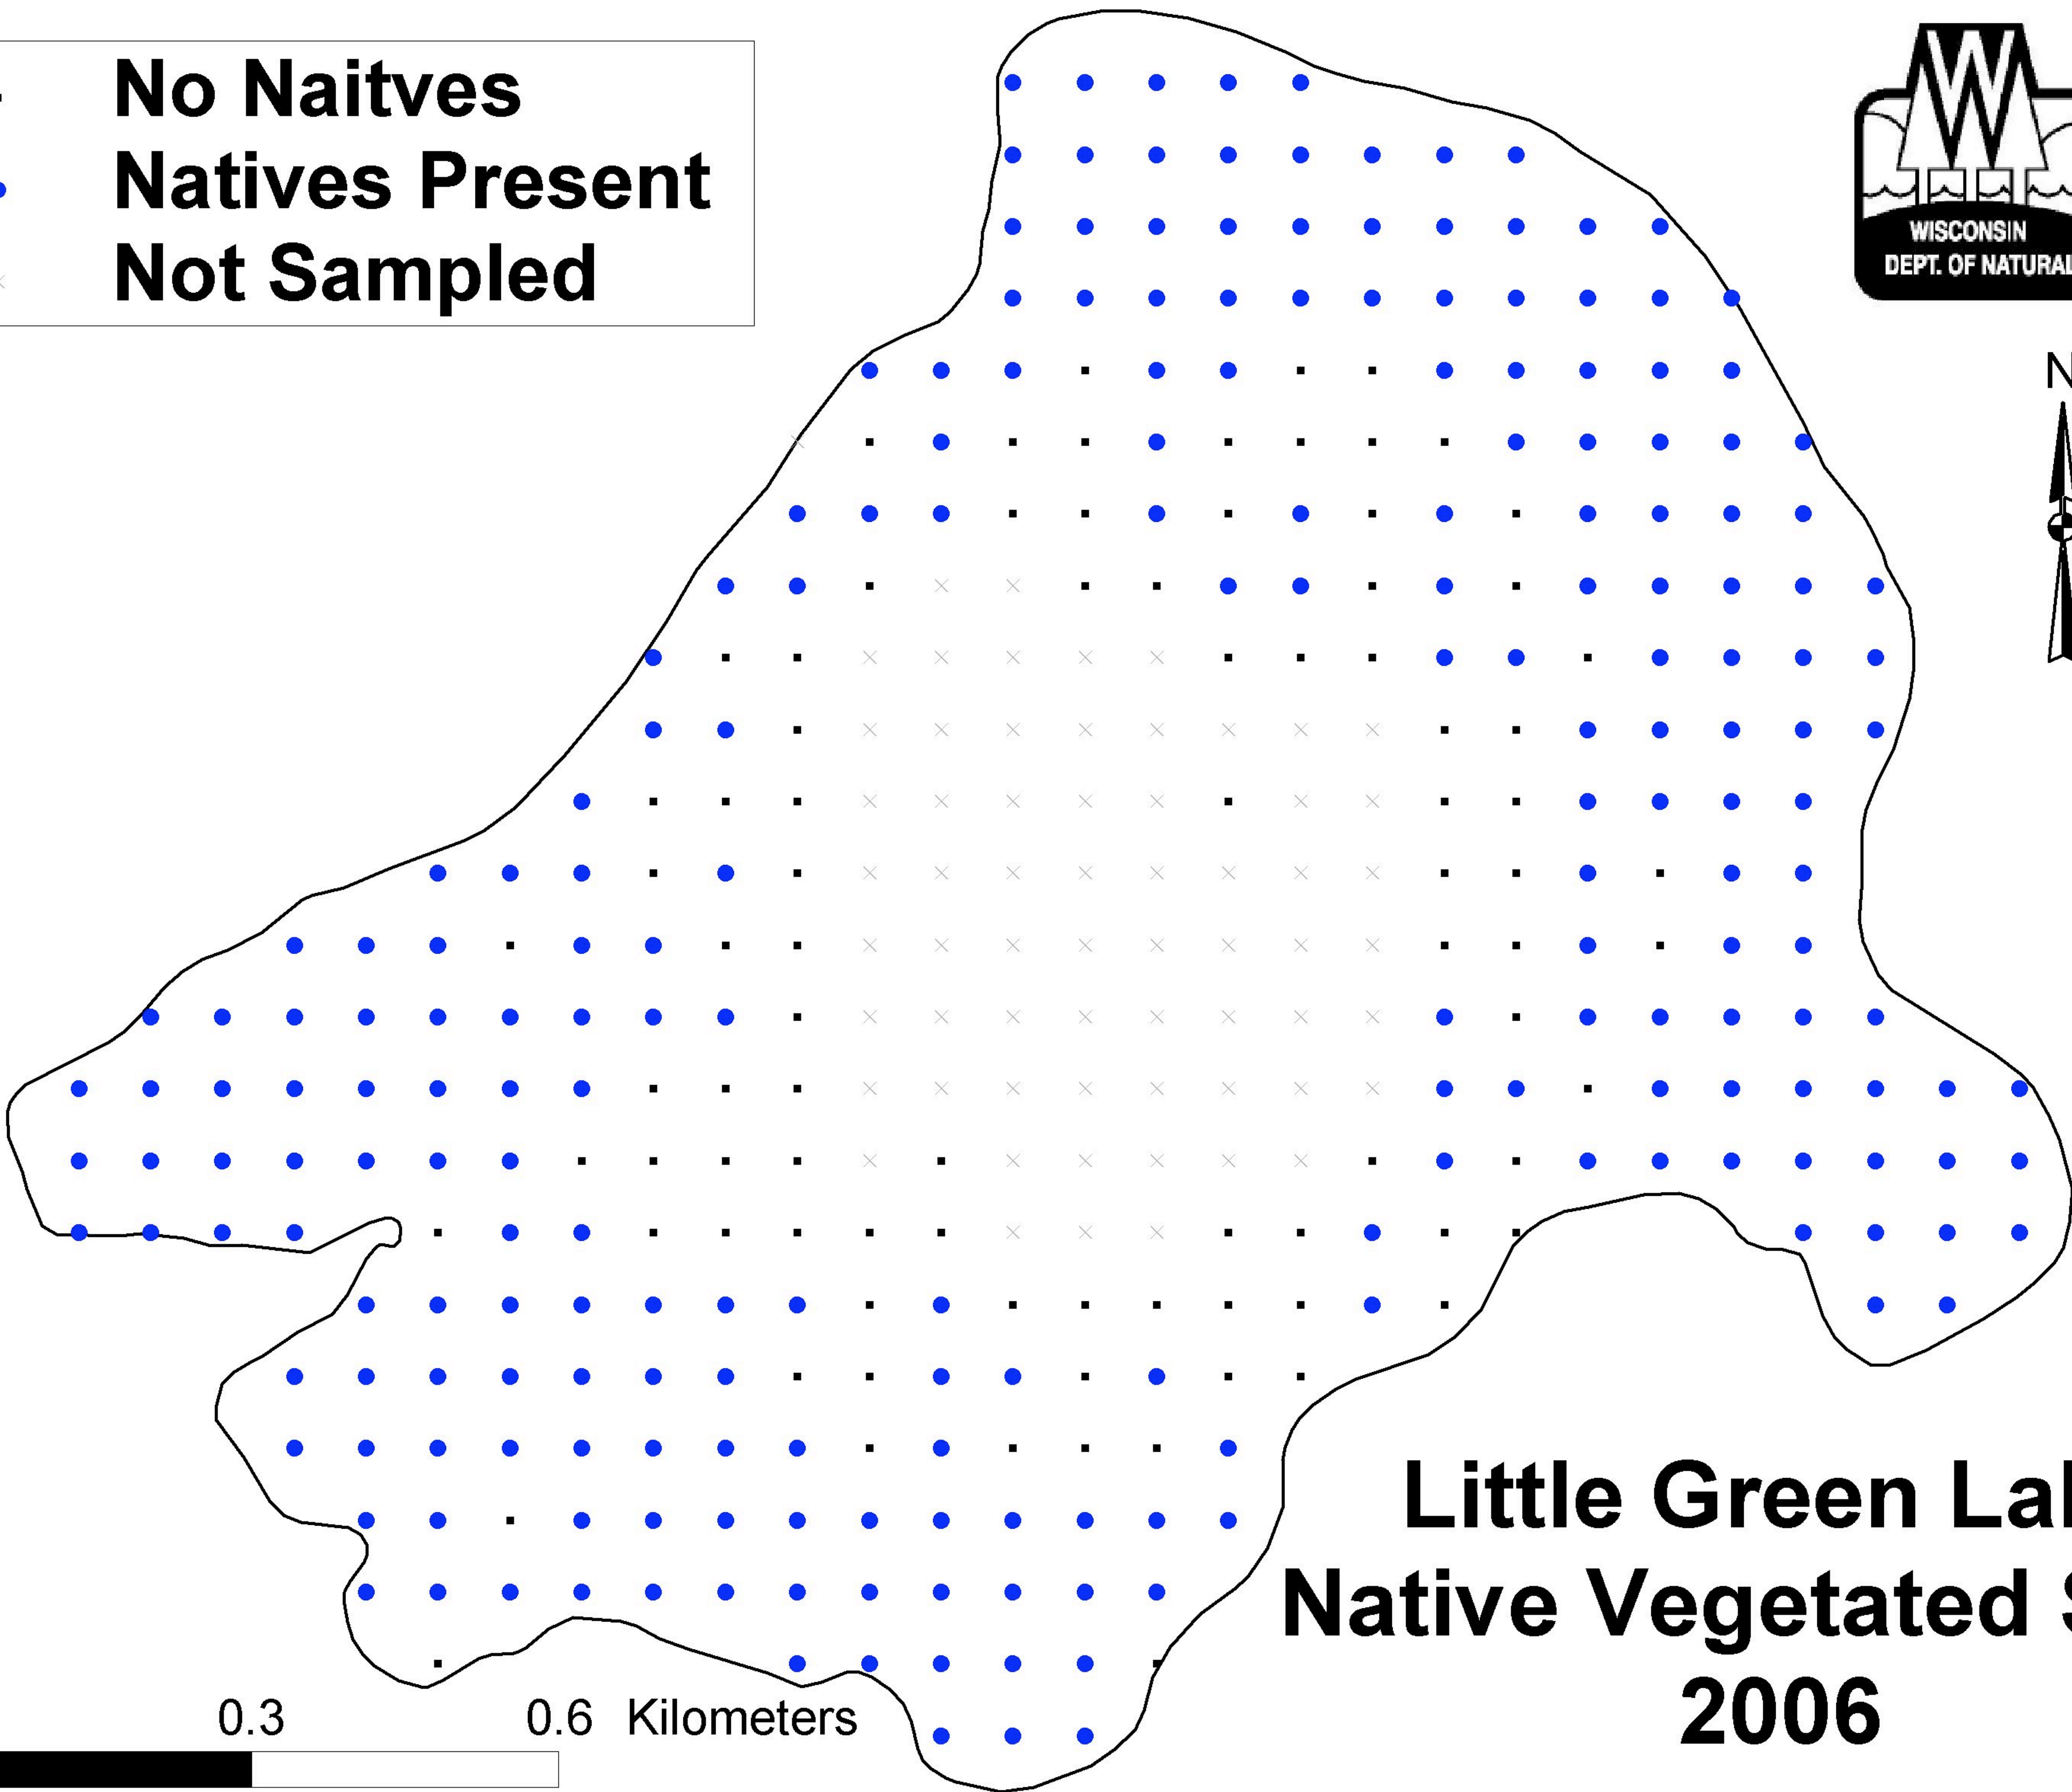

. No Naitves
 • Natives Present
 × Not Sampled

Little Green Lake
Native Vegetated Sites
2006